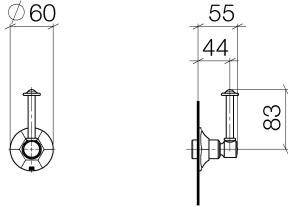

ST 060 401 0371

- rosette Ø 60 mm
- head part with cut-to-length spindle and sleeve

Individual components of this set

You need the following components for this set

1x 11 170 370-00

1x 36 608 371-00

MADISON Wall valve clockwise closing 3/4" - Chrome

MADISON

ST 060 401 0371

MADISON Wall valve clockwise closing 3/4" - Chrome

MADISON

ST 060 401 0371

Certificates

IAPMO_4976 (1). WRAS_2010066.

ST 060 401 0371

Spare parts list

| No. | Item Number | Name | Quantity used | Delivery time |
|-----|--------------------|-------------------------------|---------------|---------------|
| 1 | 90 90 03 127 00 90 | top | 1 | 2 |
| 2 | 09 23 10 125-00 | nut | 1 | 10 |
| 3 | 90 14 10 063 00 90 | seal | 1 | 2 |
| 4 | 09 27 37 102-00 | rosette | 1 | 10 |
| 5 | 09 30 30 069 90 | screw | 1 | 2 |
| 6 | 09 30 11 194 90 | disc | 1 | 2 |
| 7 | 09 18 30 007-00 | sleeve | 1 | 10 |
| 8 | 90 28 10 030 00 90 | ring | 1 | 2 |
| 9 | 09 12 12 064-00 | base | 1 | 10 |
| 10 | 90 14 15 021 00 90 | ring | 1 | 2 |
| 11 | 09 21 02 161-00 | cover | 1 | 10 |
| 12 | 09 20 37 101-00 | handle | 1 | 10 |
| 13 | 09 20 37 001-00 | handle | 1 | 10 |
| 14 | 09 28 22 013 90 | pipe | 1 | 2 |
| 15 | 11 170 370-00 | MADISON Lever insert - Chrome | 1 | 10 |
| 16 | 09 30 30 062-00 | screw | 1 | 10 |