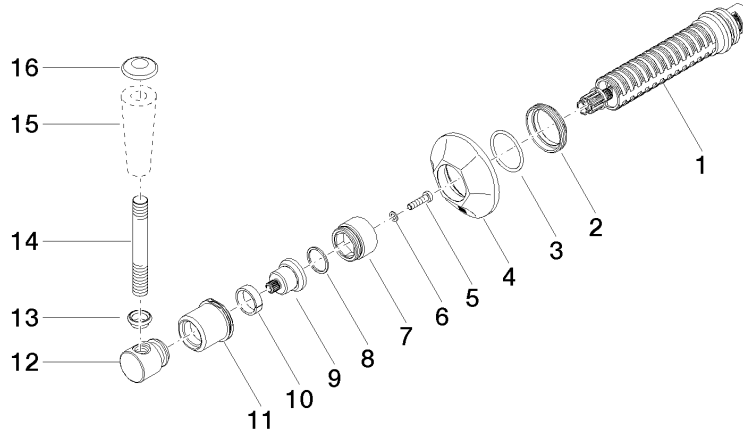

ST 060 401 0371

- rosette Ø 60 mm
- head part with cut-to-length spindle and sleeve

Individual components of this set

You need the following components for this set

1x 11 170 370-00

1x 36 608 371-00

MADISON Wall valve clockwise closing 3/4" - Chrome

MADISON

ST 060 401 0371

MADISON Wall valve clockwise closing 3/4" - Chrome

MADISON

ST 060 401 0371

Certificates

IAPMO_4976 (1). WRAS_2010066.

ST 060 401 0371

Spare parts list

| No. | Item Number | Name | Quantity used | Delivery time |
|-----|--------------------|-------------------------------|---------------|---------------|
| 1 | 90 90 03 127 00 90 | top | 1 | 2 |
| 2 | 09 23 10 125-00 | nut | 1 | 10 |
| 3 | 90 14 10 063 00 90 | seal | 1 | 2 |
| 4 | 09 27 37 102-00 | rosette | 1 | 10 |
| 5 | 09 30 30 069 90 | screw | 1 | 2 |
| 6 | 09 30 11 194 90 | disc | 1 | 2 |
| 7 | 09 18 30 007-00 | sleeve | 1 | 10 |
| 8 | 90 28 10 030 00 90 | ring | 1 | 2 |
| 9 | 09 12 12 064-00 | base | 1 | 10 |
| 10 | 90 14 15 021 00 90 | ring | 1 | 2 |
| 11 | 09 21 02 161-00 | cover | 1 | 10 |
| 12 | 09 20 37 101-00 | handle | 1 | 10 |
| 13 | 09 20 37 001-00 | handle | 1 | 10 |
| 14 | 09 28 22 013 90 | pipe | 1 | 2 |
| 15 | 11 170 370-00 | MADISON Lever insert - Chrome | 1 | 10 |
| 16 | 09 30 30 062-00 | screw | 1 | 10 |